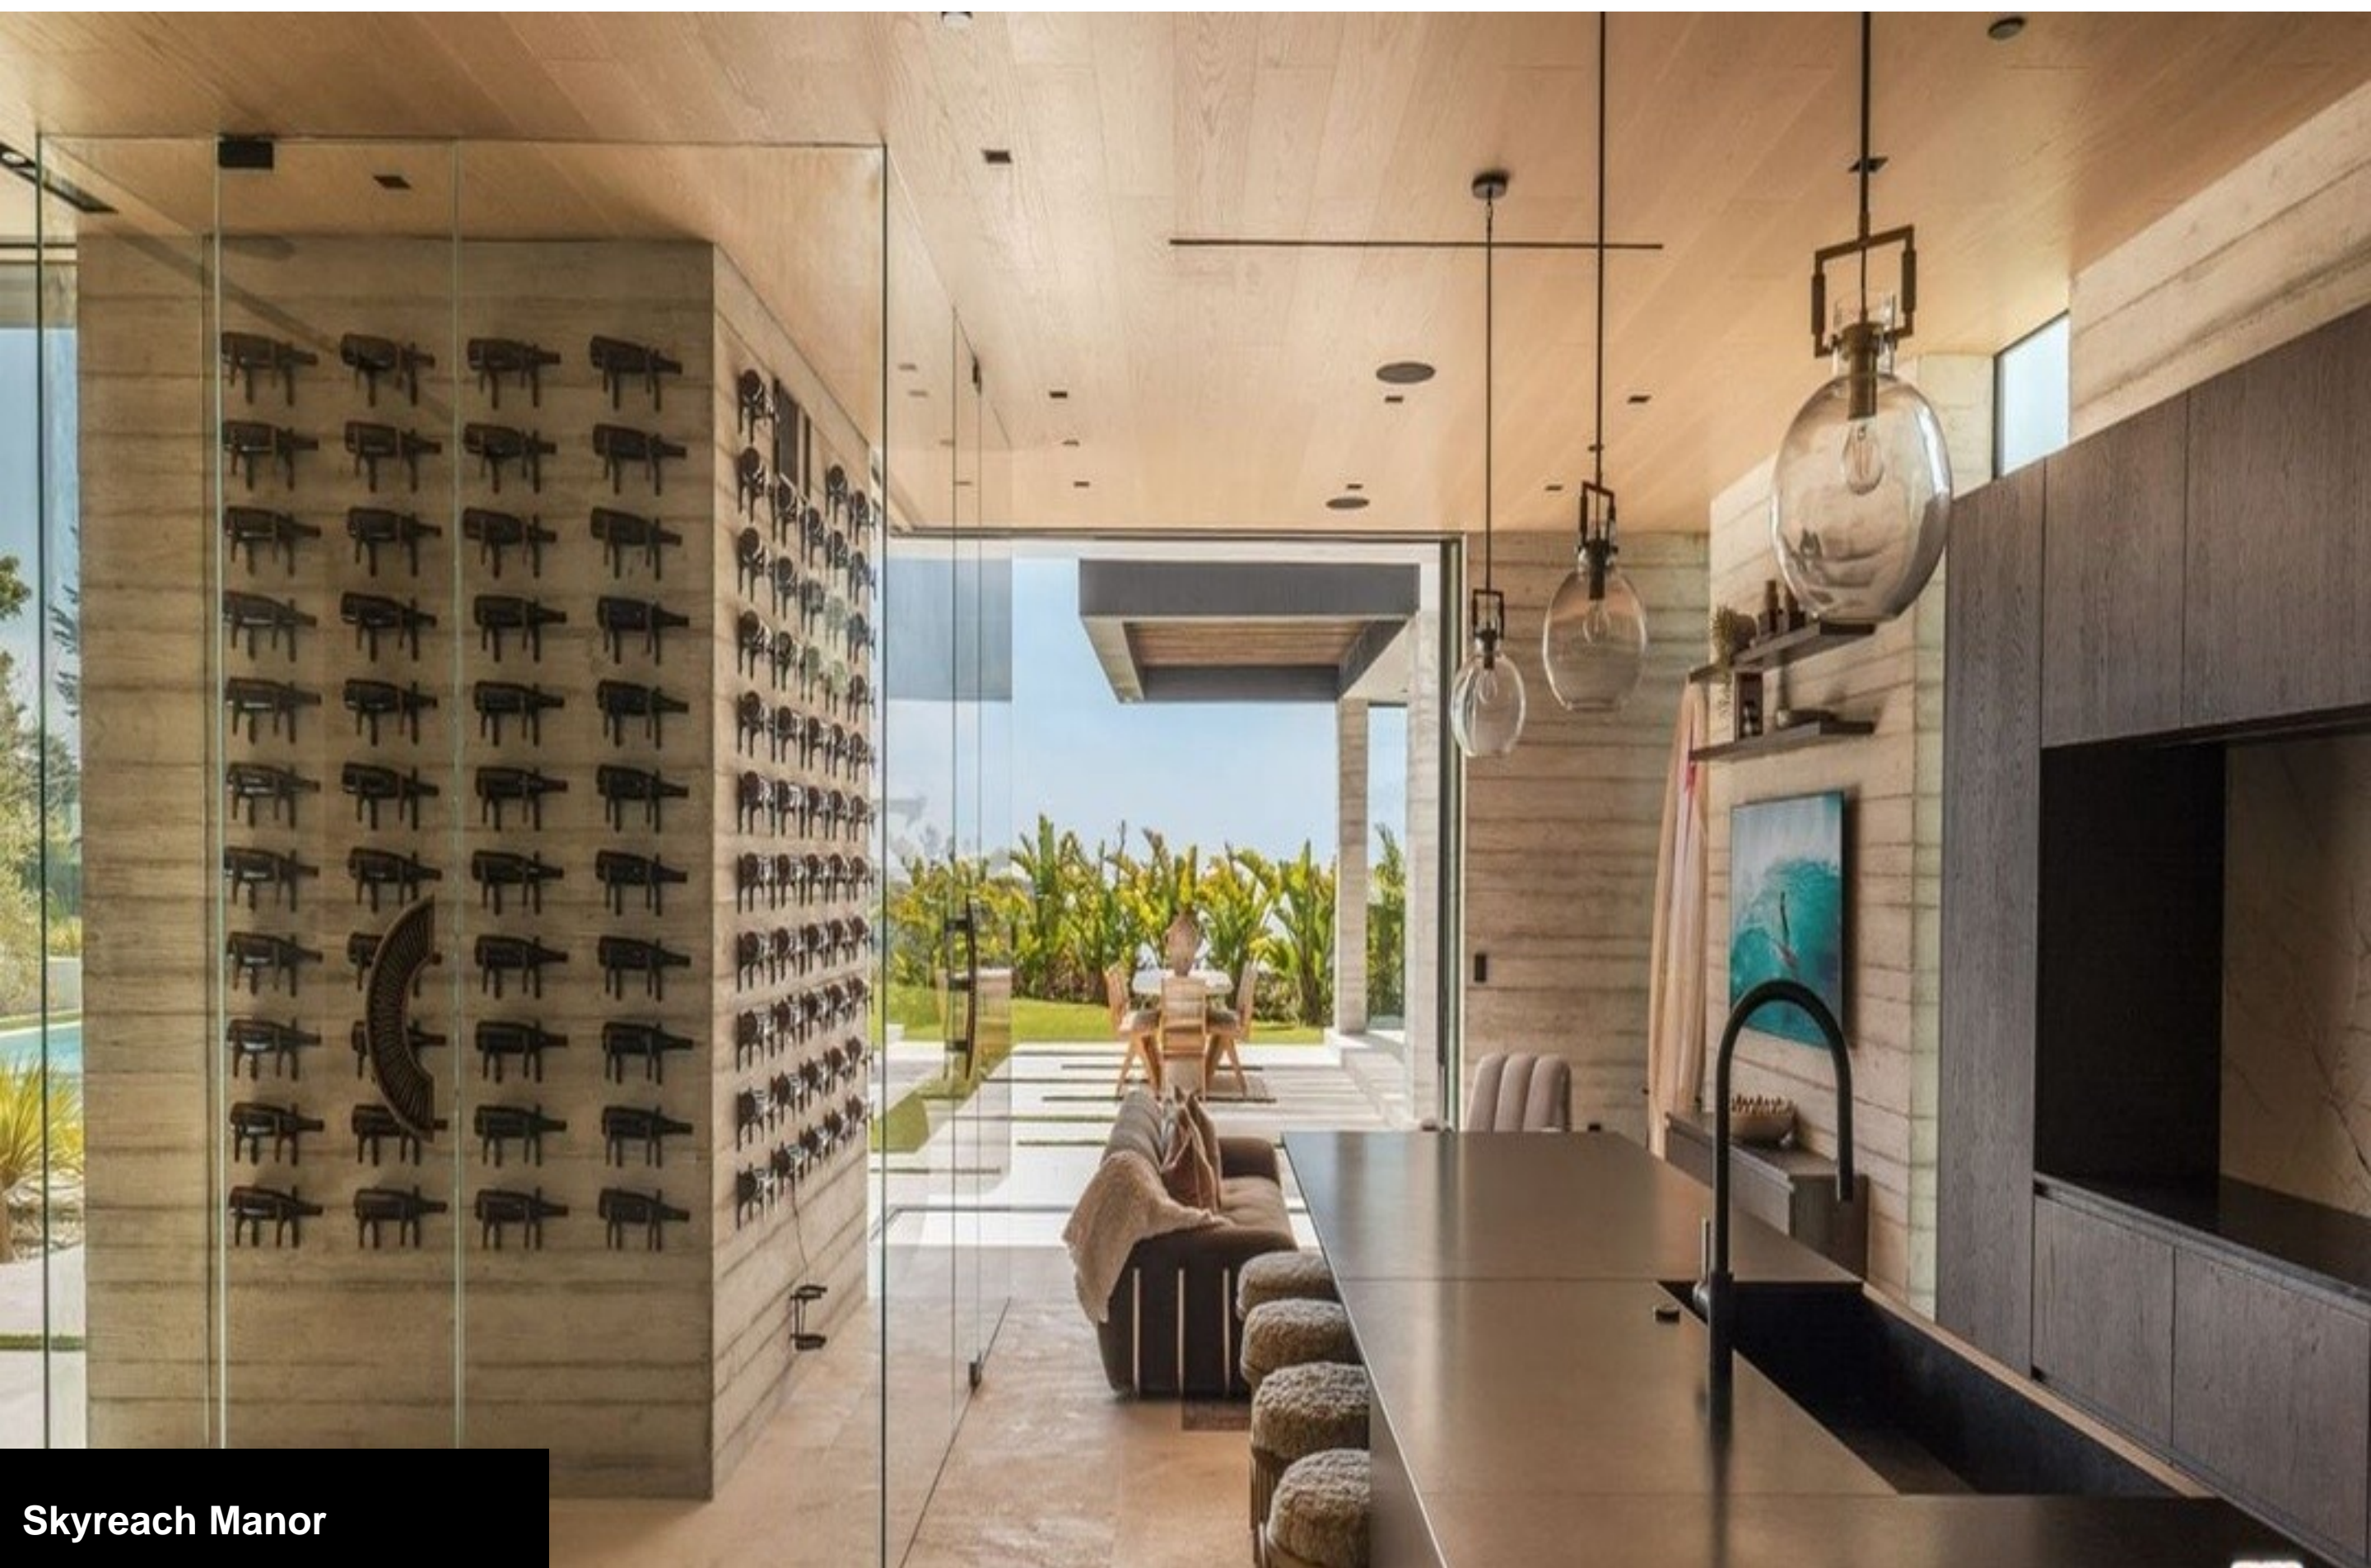

Skyreach Manor